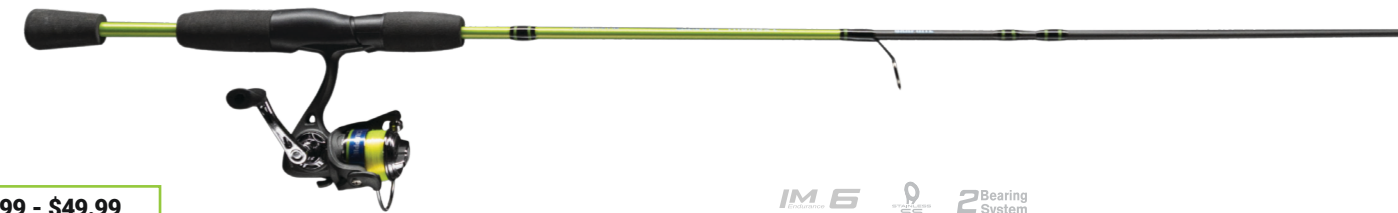

MSRP $39.99 - $49.99

Crappie Thunder® Spinning Combo

REEL FEATURES:

- 2 bearing system
- Graphite body, rotor, and spool
- Pre-spooled with 6 lb. Mr. Crappie mono
- Right or left hand retrieve

ROD FEATURES:

- IM6 graphite blank
- Stainless steel guides and inserts
- Graphite reel seat
- EVA split grip handle

MODEL	LGTH/PCS	POWER	ACTION	REEL SIZE	LINE RATING(LBS.)	LURE RATING(OZ)	LINE CAP.	GEAR RATIO	RPT	RETRIEVE	CASE PACK QTY.	UPC	MSRP
CTS5046-2	4'6"-2	L	Fast	50	2-8	1/16-1/4	120/4	5.0:1	19"	R/L	3	849004035713	$39.99
CTS7556-2	5'6"-2	L	Fast	75	2-8	1/16-1/4	120/6	5.0:1	20"	R/L	3	849004035720	$44.99
CTS7566-2	6'6"-2	L	Fast	75	2-8	1/16-1/4	120/6	5.0:1	20"	R/L	3	849004035737	$47.99
CTS10070-2	7'0"-2	L	Fast	100	2-8	1/16-1/4	160/6	5.1:1	22"	R/L	3	849004035744	$49.99

H = Heavy, MH = Medium Heavy, M = Medium, L = Light, UL = Ultra Light | RPT = Recovery per turn | Line capacity = yds/lbs. | Retrieve = Reel Retrieve Hand | R = Right, L = Left