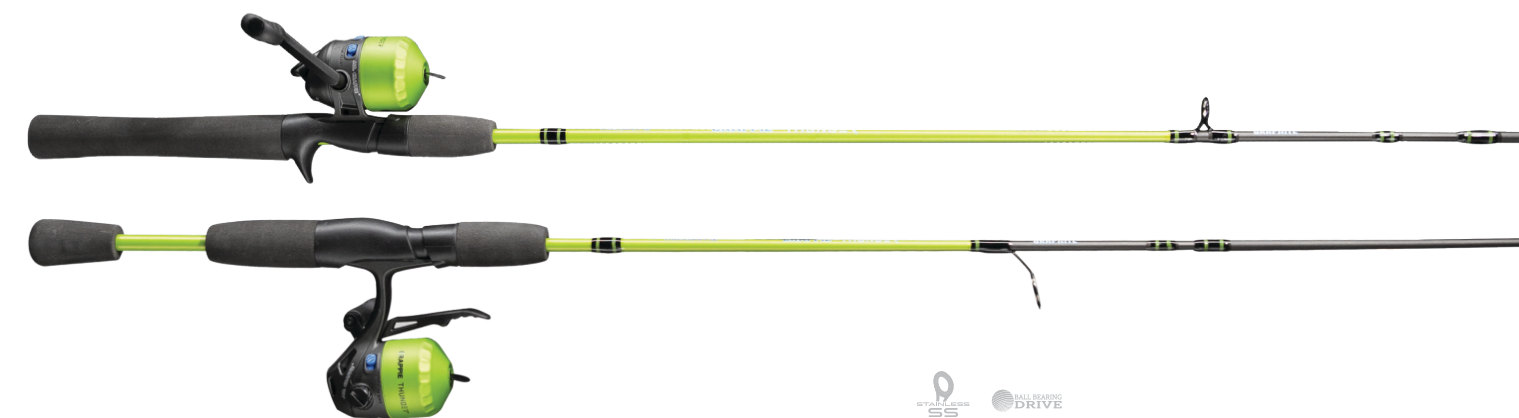

MSRP $39.99

Crappie Thunder® Spincast & Underspin Combos

REEL FEATURES:

- Ball bearing drive system
- Stainless steel nose cone
- Dual ceramic pick up pins
- Line out alarm switch
- Selective anti-reverse switch (Underspin only)
- Adjustable for right or left hand retrieve
- Pre-spooled with premium 6 lb. line
- All metal gears

ROD FEATURES:

- 2-piece graphite construction blank
- Stainless steel guides and inserts
- Graphite reel seat
- EVA full length grips

MODEL	LGTH/PCS	ROD POWER	ROD ACTION	LINE RATING(LBS.)	LURE RATING(OZ.)	LINE CAP.	GEAR RATIO	RPT	RETRIEVE	CASE PACK QTY.	UPC	MSRP
CTSC46L-2	4'6"-2	L	Fast	2-8	1/16-1/4	90/4	4.3:1	16"	R/L	3	849004035669	$39.99
NEW CTSC56L-2	5'6"-2	L	Fast	2-8	1/16-1/4	90/4	4.3:1	16"	R/L	3	?	?
NEW CTSC66L-2	6'6"-2	L	Fast	2-8	1/16-1/4	90/4	4.3:1	16"	R/L	3	?	?
CTUS46L-2	4'6"-2	L	Fast	2-8	1/16-1/4	90/4	4.3:1	16"	R/L	3	849004035676	$39.99
NEW CTUS56L-2	5'6"-2	L	Fast	2-8	1/16-1/4	90/4	4.3:1	16"	R/L	3	?	?
NEW CTUS66L-2	6'6"-2	L	Fast	2-8	1/16-1/4	90/4	4.3:1	16"	R/L	3	?	?